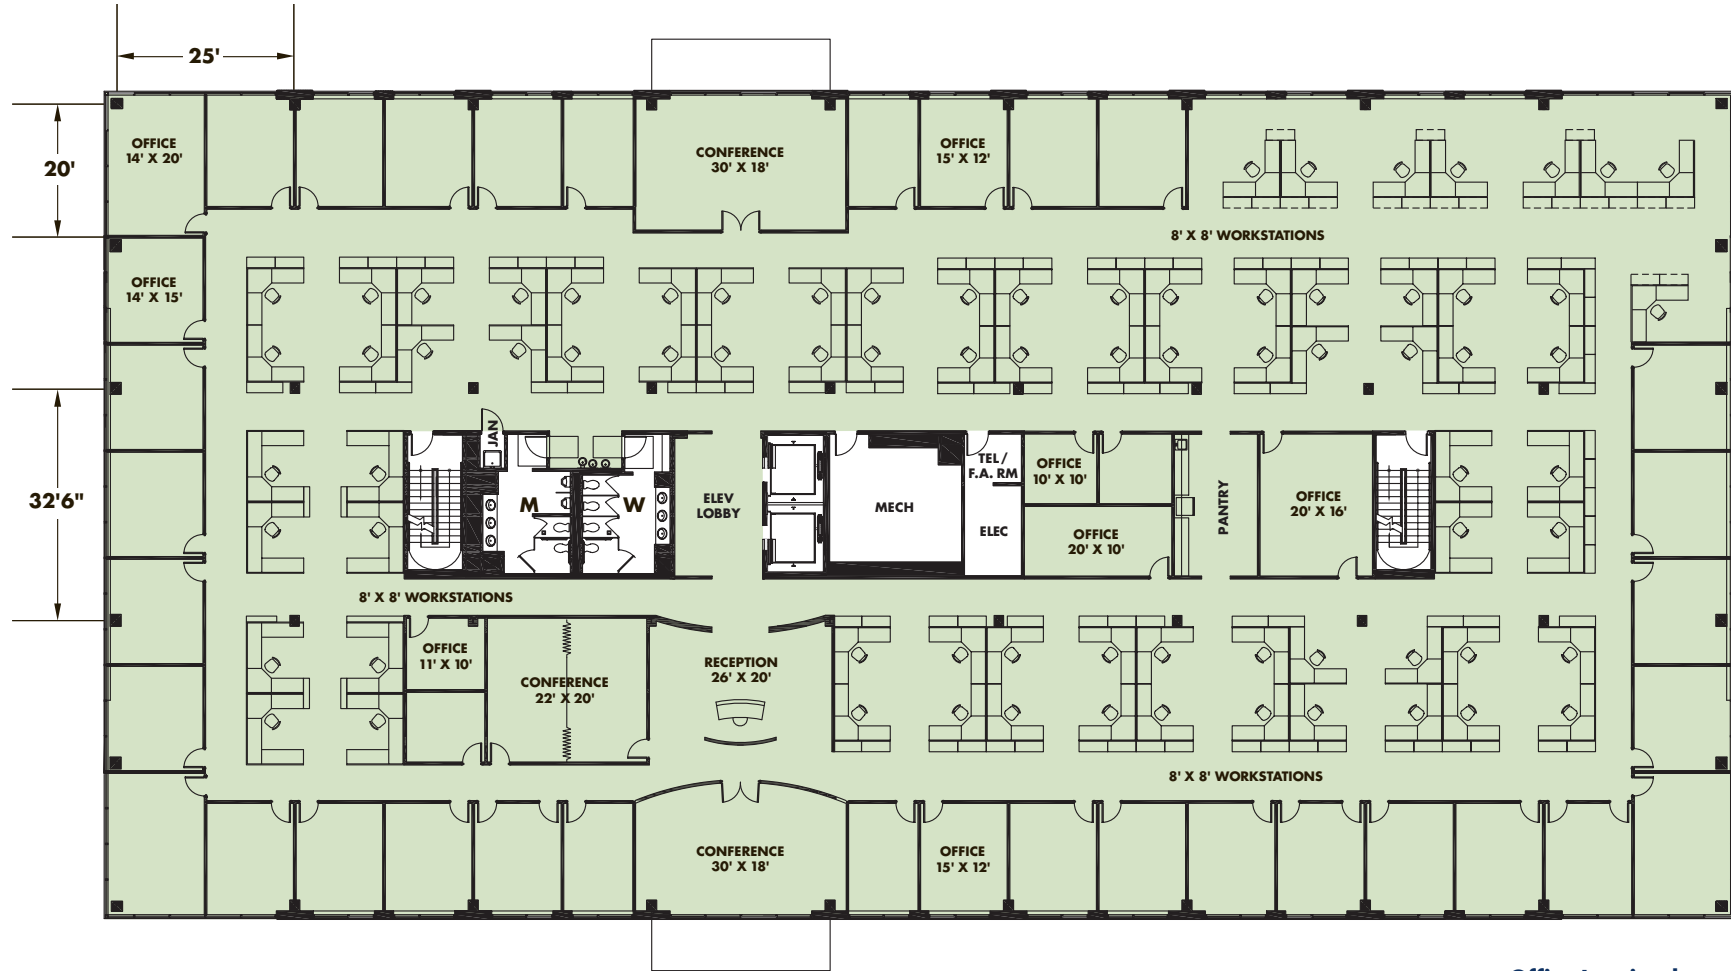

FULL FLOOR LAYOUT
27,605 RSF

LAKEVIEW
ΓΥΚΕΛΙΕΜ

AT UNIVERSITY CENTER

Office Leasing by

Developed by
MRP | REALTY

**LINCOLN
PROPERTY
COMPANY**

202.513.6700